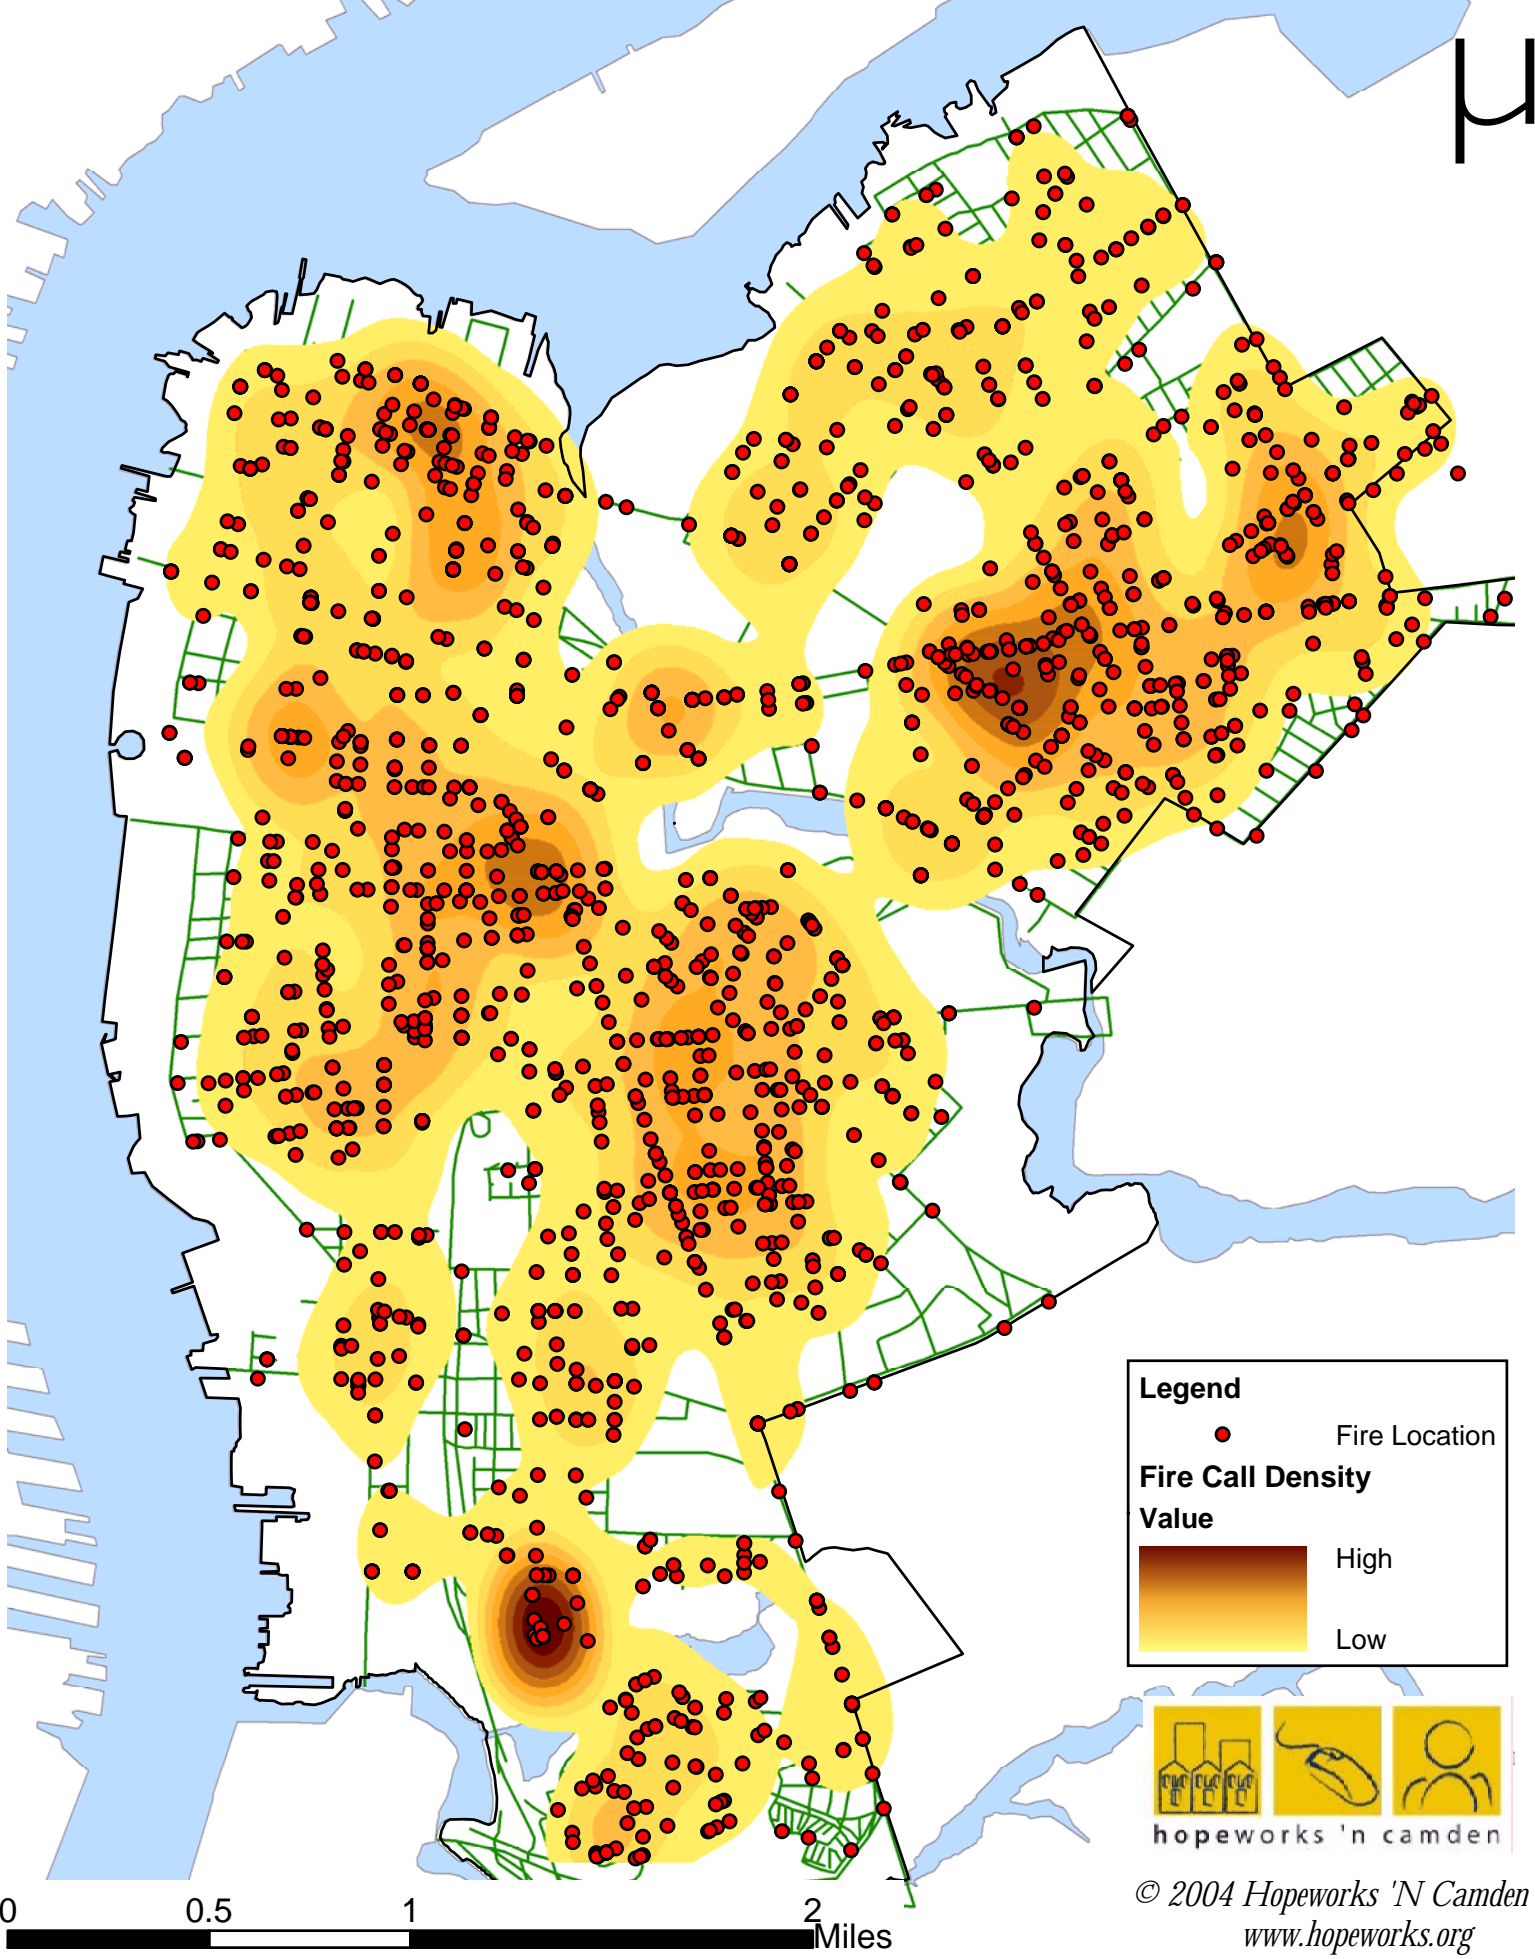

Fire Call Locations In Camden City - 2003

Legend

- Fire Location

Fire Call Density Value

- High
- Low

© 2004 Hopeworks 'N Camden
www.hopeworks.org

03-19-04

0 0.5 1 2 Miles