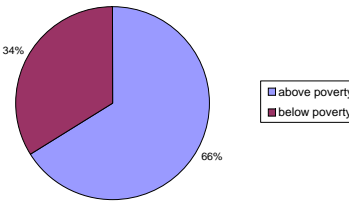

# % Below Poverty

## Waterfront South Camden, NJ

Ratio Of Households Above And Below Poverty

**Legend**

**% Below Poverty**

- Under 21%
- 22% - 26%
- 27% - 55%

Source: U.S Census 2000